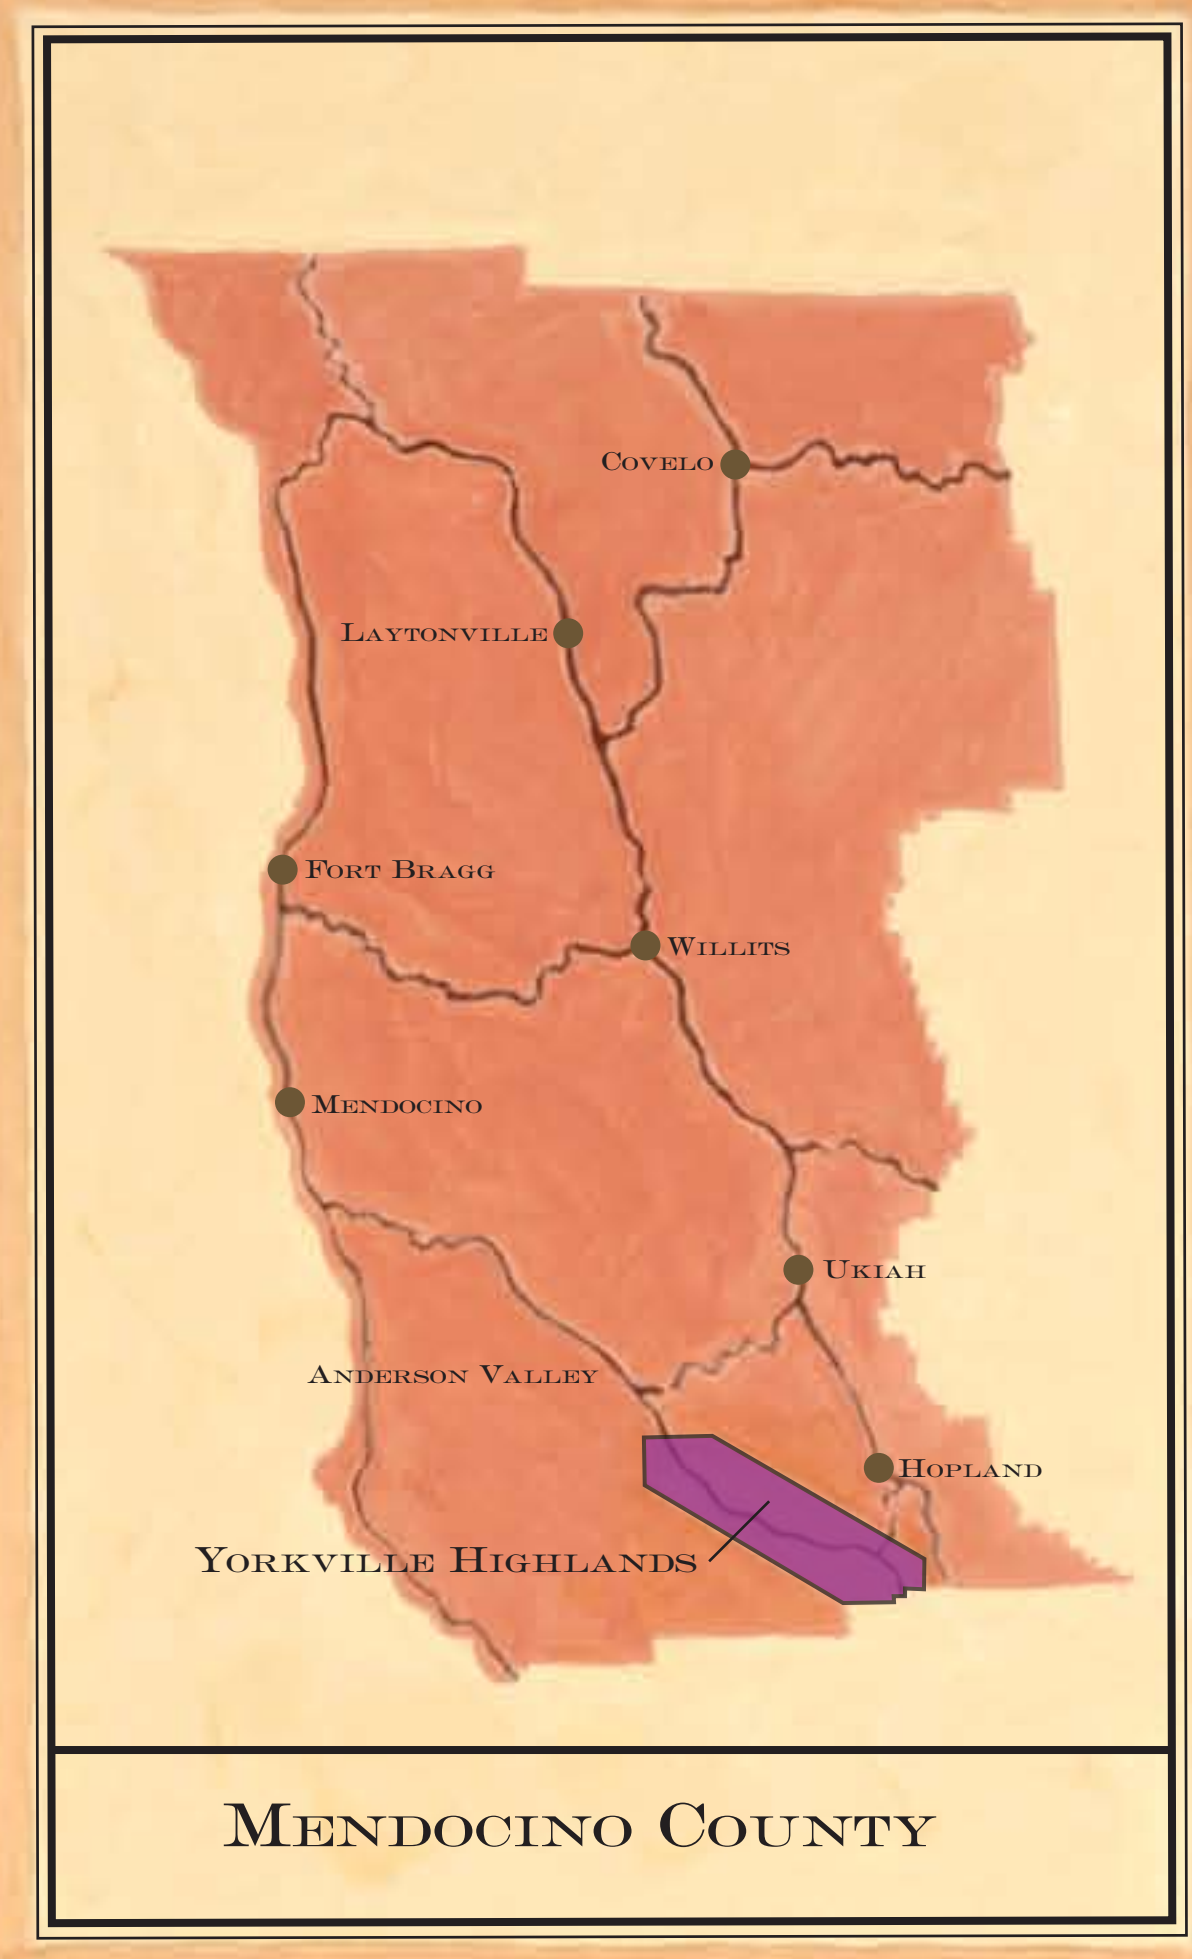

YORKVILLE CELLARS

YORKVILLE

ELKHORN CREEK

RAVENRIDGE COTTAGES

DRY CREEK

LINDA VISTA BED & BREAKFAST

THE INN AT LE VIN WINERY

UNYCLE TOM'S HOPE ROAD

LONE OAK ESTATE WINERY

HIGHWAY 128

# TASTING ROOMS & LODGING IN YORKVILLE HIGHLANDS

GRIZZLY PEAK  
2960'

HAWK BUTTE  
2500'

SANEL MOUNTAIN  
3353'

SNOW MOUNTAIN  
3140'

WARD MOUNTAIN  
2000'

MENDOCINO COUNTY

CALIFORNIA